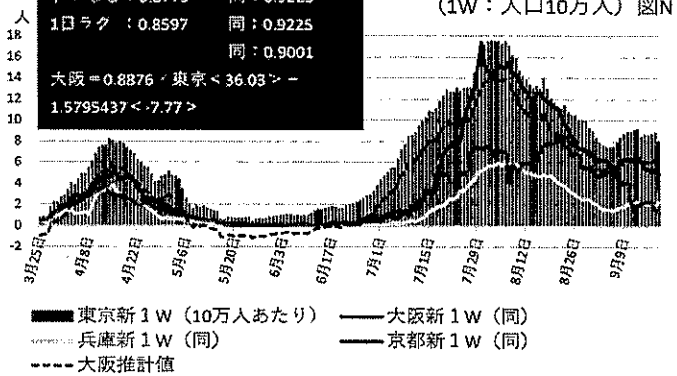

3. 東京と3府県の連動性 (1W:人口10万人) 図N

接触感染: 新型コロナウイルスの感染力維持期間