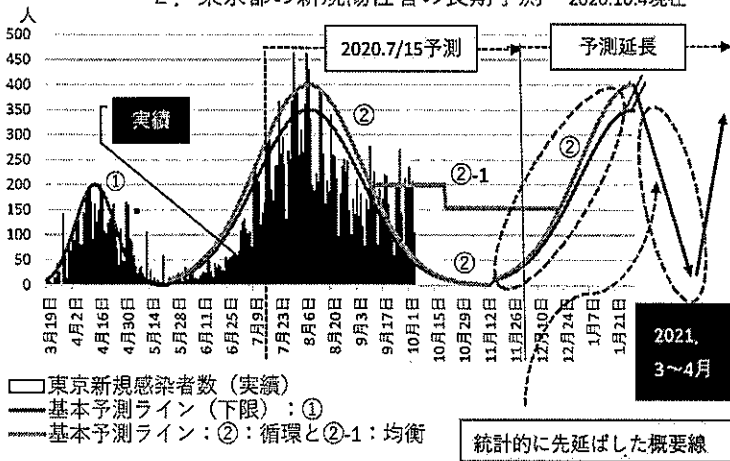

表E 各種感染症の致死率と感染力

COVID-19の検討②

	Criteria Item		Alert Level	State of Emergency	As of 9/27	
	Osaka	Spread of infection in the city %	① Number of newly confirmed cases with unknown infection route (average number of one week, compare with last week's #)	Twice than last week and more than 10 positive		Over X 0.68
② Same as above (average # of week)			37.57 pp			
Status of newly testes positives		③ Newly tested positive cases: Total number of the week	120 confirmed cases/week and 60 cases/3 days	387 pp		
		Same as above: 3 closest days among the week		176 pp		
④ per 100,000 (people)			4.39 pp			
Hospital Beds Occupancy	⑤ ICU units beds occupancy (%)		Over 70%	16.00%		
Kyoto	Criteria Item		Alert Criteria	Special Alert Criteria	As of 9/27	
		① Newly tested positive cases (average number of one week)	5	20	5.86 pp	
		② Positive cases with unknown infection route (same as above)	2		2.29 pp	
		③ ICU units occupancy (%)	20%	40%	2.30%	
Hyogo	Criteria Item		Infection Increasing Period	General Alarm Period	As of 9/26	
		① Newly tested positive cases (average number of one week)	20 to 40	Over 40	12.5 pp	

COVID-19の検討③

2. 東京都の新規陽性者の長期予測 2020.10.4現在